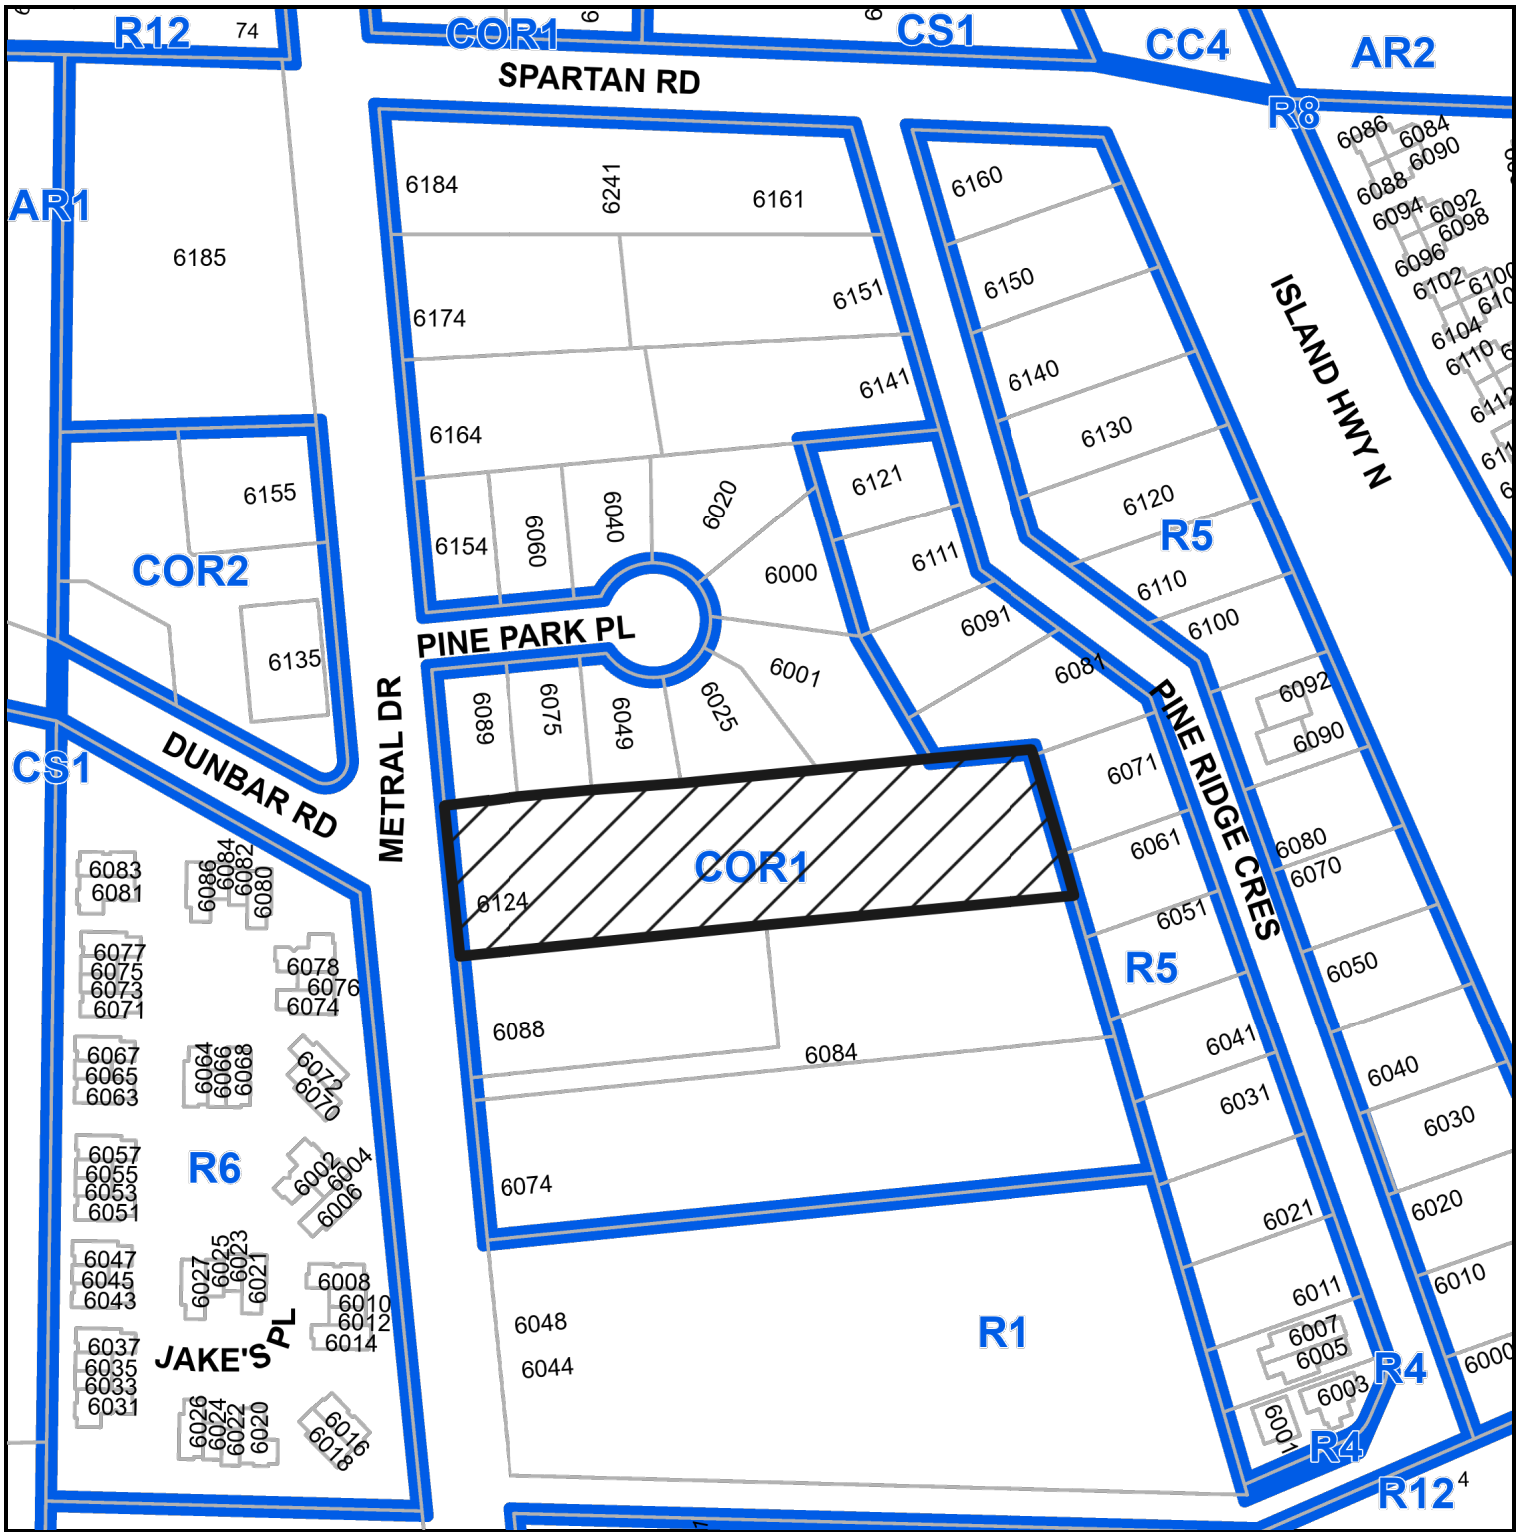

# SUBJECT PROPERTY MAP

 6124 METRAL DRIVE